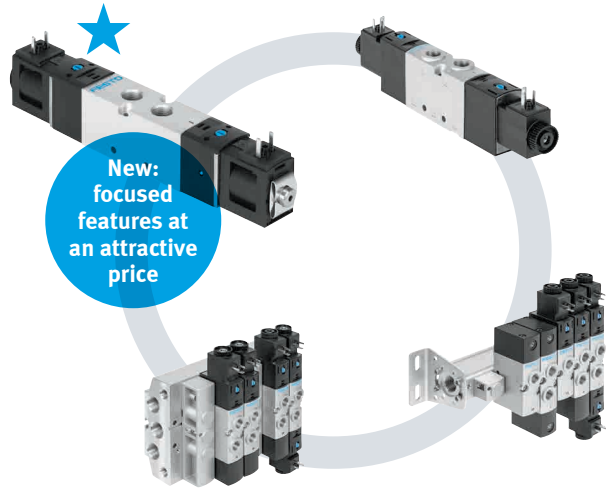

Robust valves for challenging environments

VUVS Individual Valve Range

Your first choice for simple, cost-effective pneumatic control

Individual valves VUVS – flexible, modern, robust and durable quality. For up to 100% more flow with higher energy density. Proven technologies and materials. Comprehensive range of accessories. Numerous mounting options and easy operation. That is what today's valves should be!

Highlights

- Attractive price
- Robust design
- Festo quality
- High flow rate
- Ready for dispatch in 24 hours
- Pressure range up to 8 bar
- IP65 rated with socket
- ...many more variants
- with additional
- features available

Ordering data of core range

VUVS...-S					
In-line individual valve; internal pilot air supply; manual override; operating voltage 24V DC					
Port 2, 4	Width (mm)	3/2-way valve; NC; pneumatic spring	5/2-way valve; single solenoid; pneumatic spring	5/2-way valve; double solenoid	5/3-way valve; centre closed
1/8	20	★ 8043213	★ 8043214	★ 8043215	★ 575268
1/4	25	★ 8043217	★ 8043218	★ 8043219	★ 575525

	Angled socket; screw terminal	Type C, to fit 1/8 valve	★ 151687
		Type B, to fit 1/4 valve	★ 34431

Global availability, in stock, ready for dispatch in 24 hours